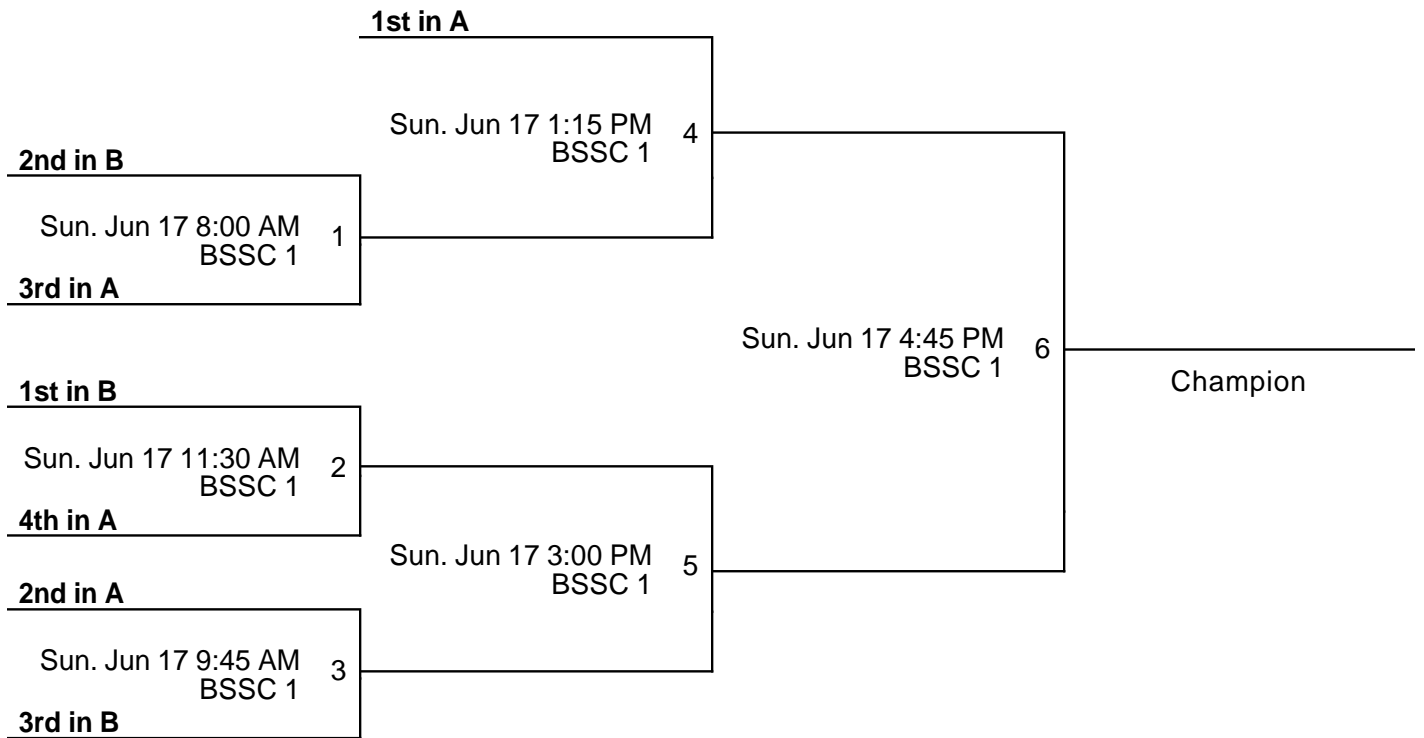

NBC Feature Points Tournament

11U Championship

Jun 16-17, 2018

BSSC 1 - Bickle/Schmidt Sports Complex Field 1