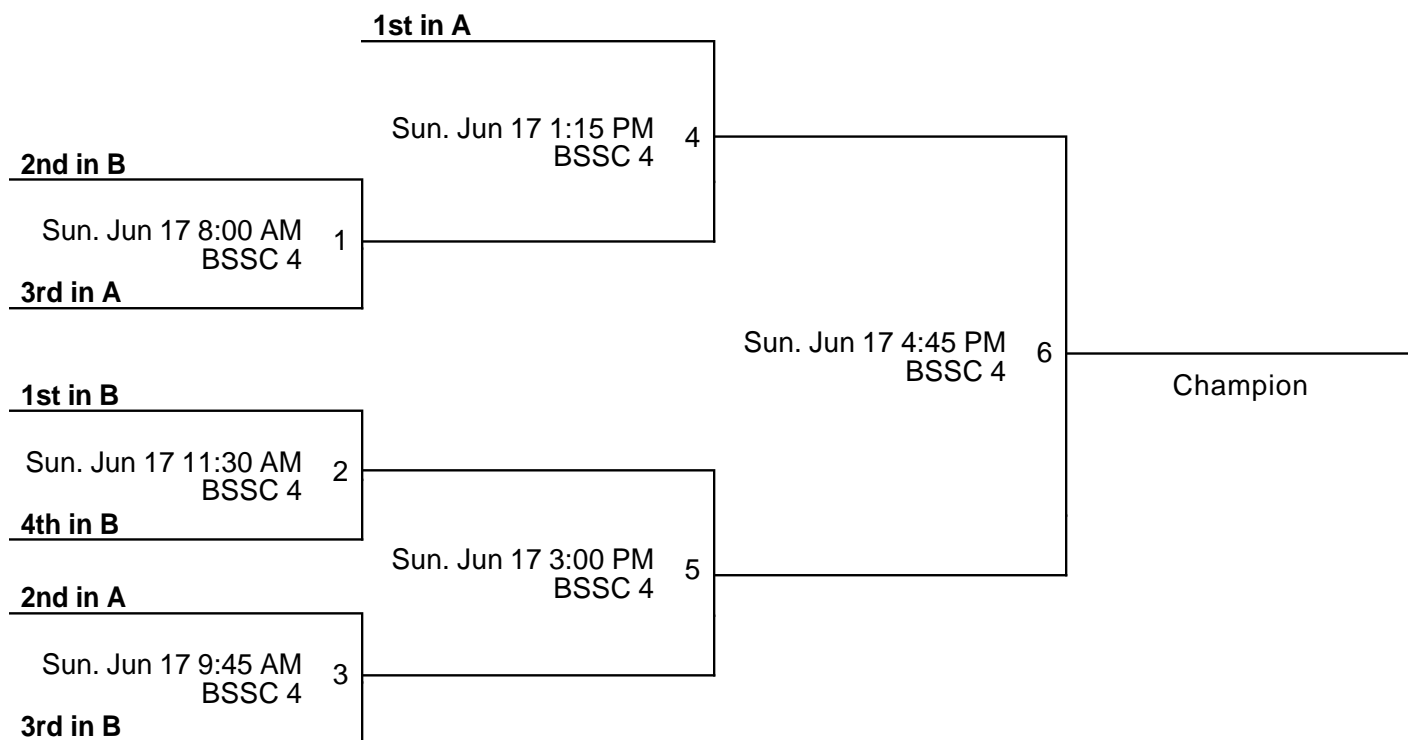

Date	Time	Venue	Field	Away/Home	Score
Sat, 6/16	1:15 PM	BSSC	4	B3 vs B4	
Sat, 6/16	3:00 PM	BSSC	4	B1 vs B3	
Sat, 6/16	4:45 PM	BSSC	4	B2 vs B4	
Sat, 6/16	6:30 PM	BSSC	4	B1 vs B2	

Venues

BSSC - Bickle/Schmidt Sports Complex

Fields

4 - 4

Powered by Exposure Baseball Events

NBC Feature Points Tournament

12U Championship

Jun 16-17, 2018

BSSC 4 - Bickle/Schmidt Sports Complex Field 4

NBC Feature Points Tournament