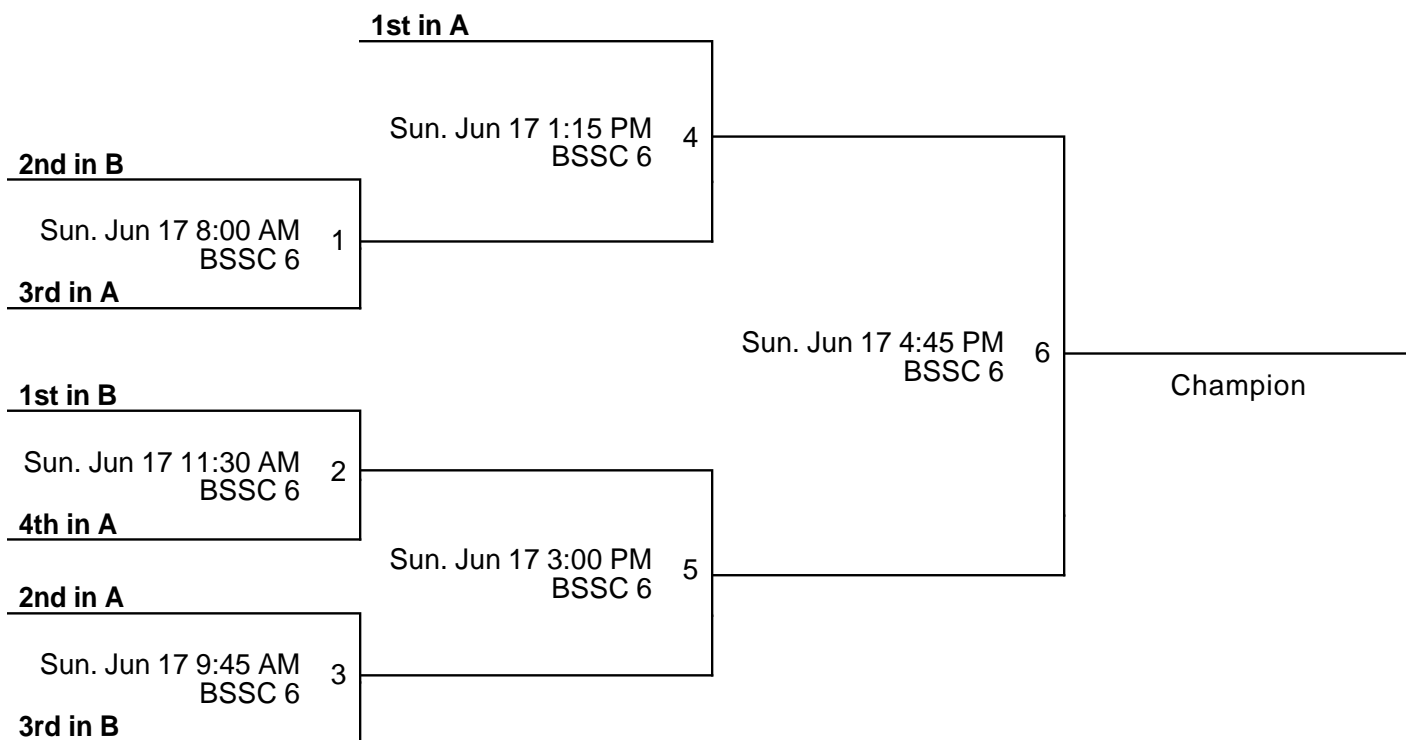

Date	Time	Venue	Field	Away/Home	Score
Sat, 6/16	3:00 PM	BSSC	6	B1 vs B2	
Sat, 6/16	4:45 PM	BSSC	6	B1 vs B3	
Sat, 6/16	6:30 PM	BSSC	6	B2 vs B3	

Venues

BSSC - Bickle/Schmidt Sports Complex

Fields

6 - 6

Powered by Exposure Baseball Events

NBC Feature Points Tournament

9U Championship

Jun 16-17, 2018

BSSC 6 - Bickle/Schmidt Sports Complex Field 6