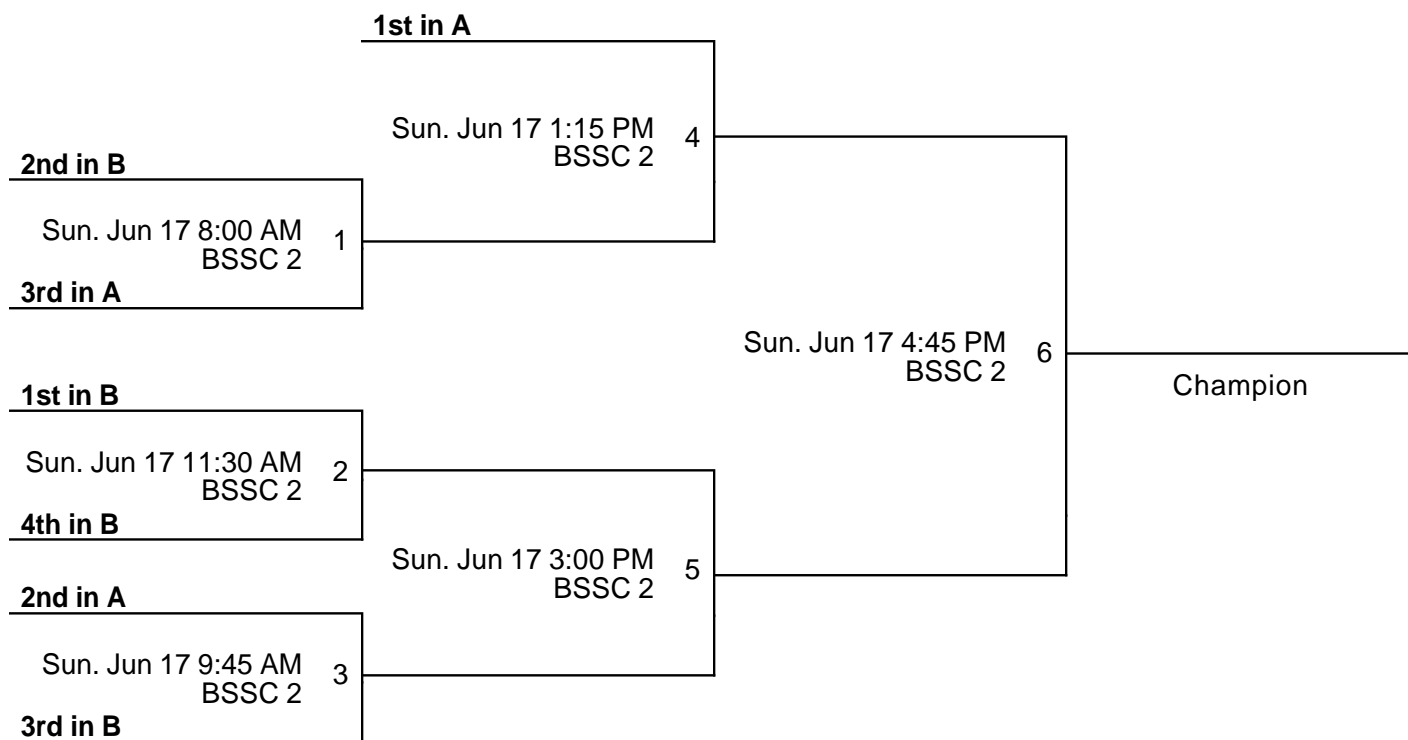

Venues

BSSC - Bickle/Schmidt Sports Complex

Fields

2 - 2

Powered by Exposure Baseball Events

NBC Feature Points Tournament

10U Championship

Jun 16-17, 2018