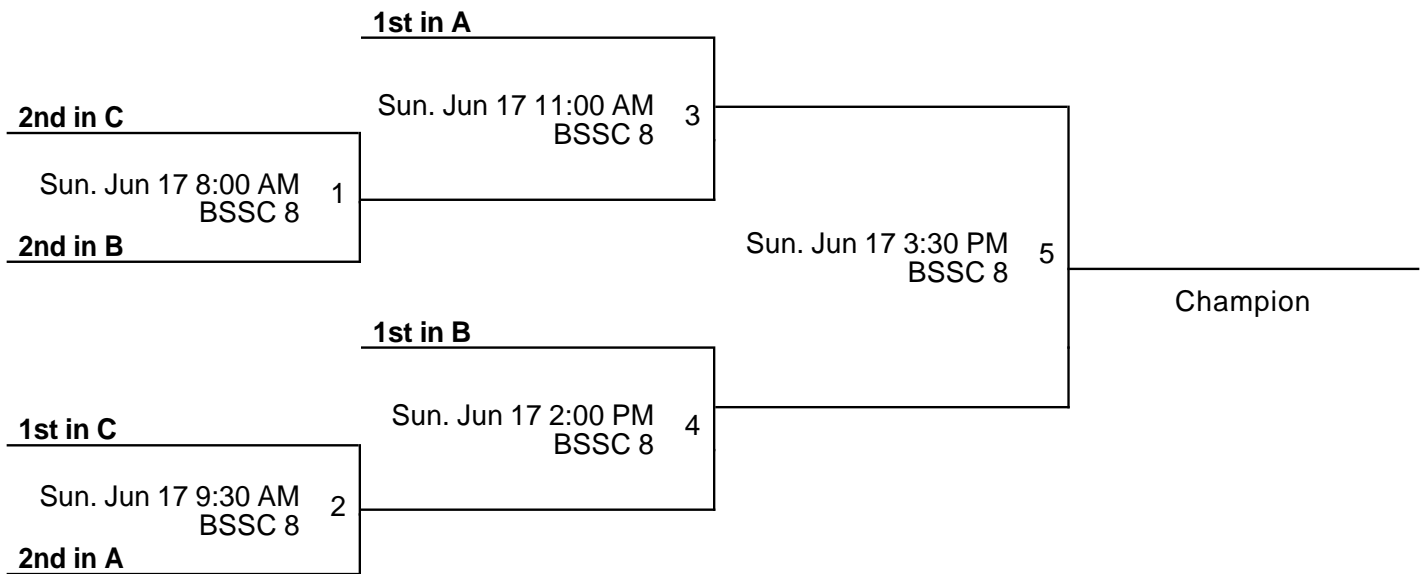

NBC Feature Points Tournament

8U Championship

Jun 16-17, 2018

BSSC 8 - Bickle/Schmidt Sports Complex Field 8